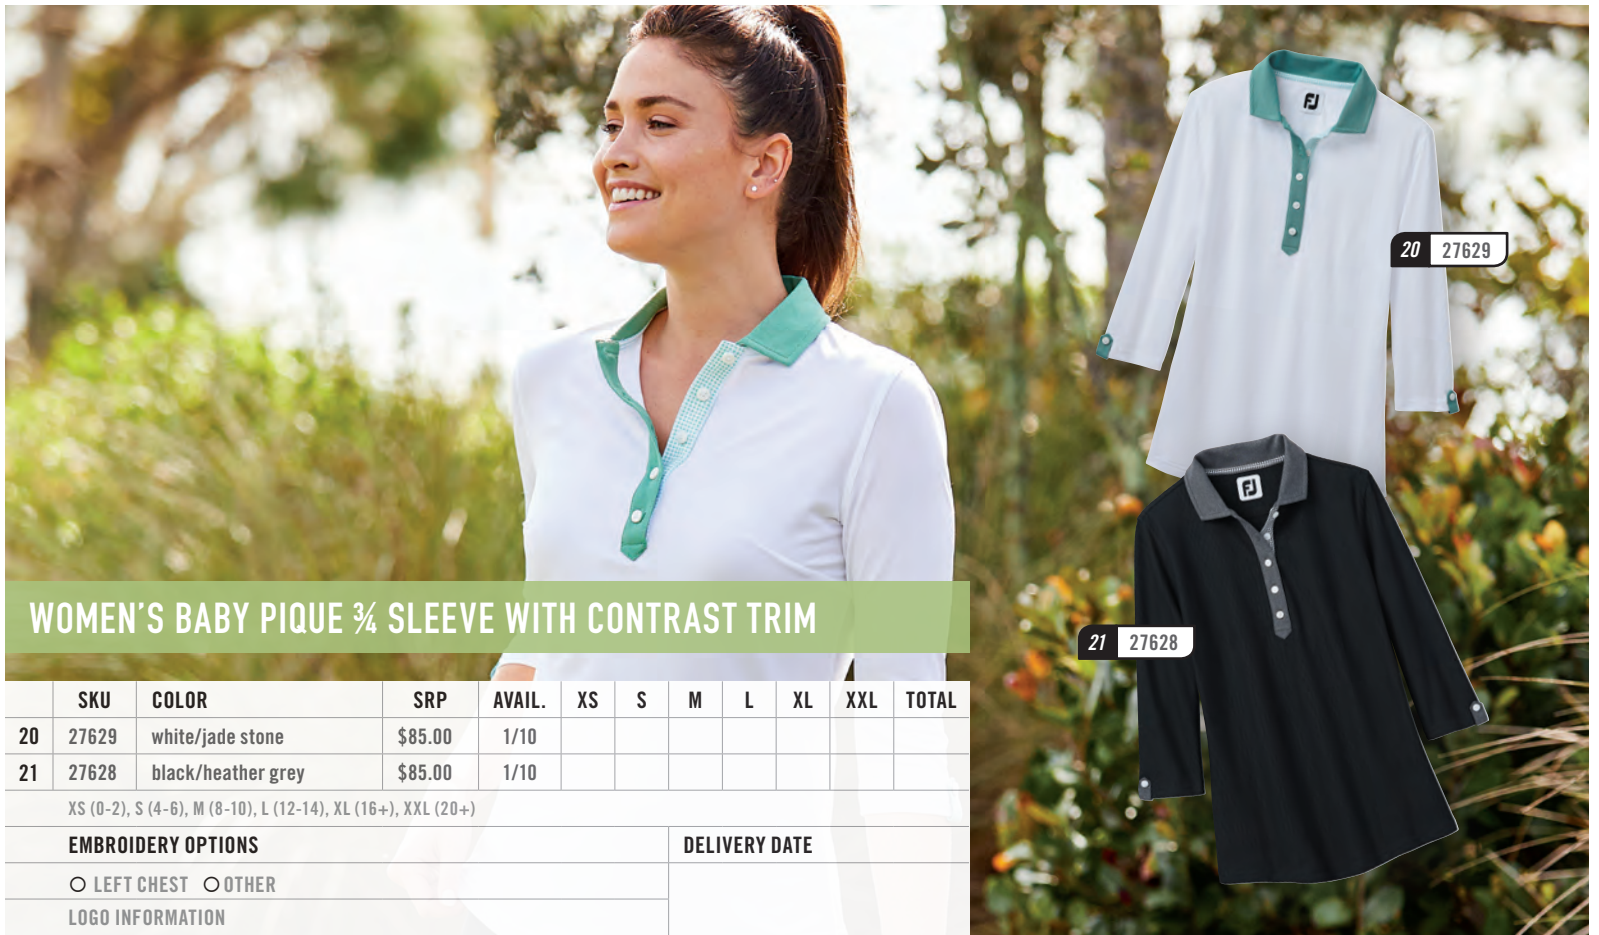

WOMEN'S BABY PIQUE ¾ SLEEVE WITH CONTRAST TRIM

	SKU	COLOR	SRP	AVAIL.	XS	S	M	L	XL	XXL	TOTAL
20	27629	white/jade stone	$85.00	1/10							
21	27628	black/heather grey	$85.00	1/10							

XS (0-2), S (4-6), M (8-10), L (12-14), XL (16+), XXL (20+)

EMBROIDERY OPTIONS

☐ LEFT CHEST ☐ OTHER

LOGO INFORMATION

DELIVERY DATE