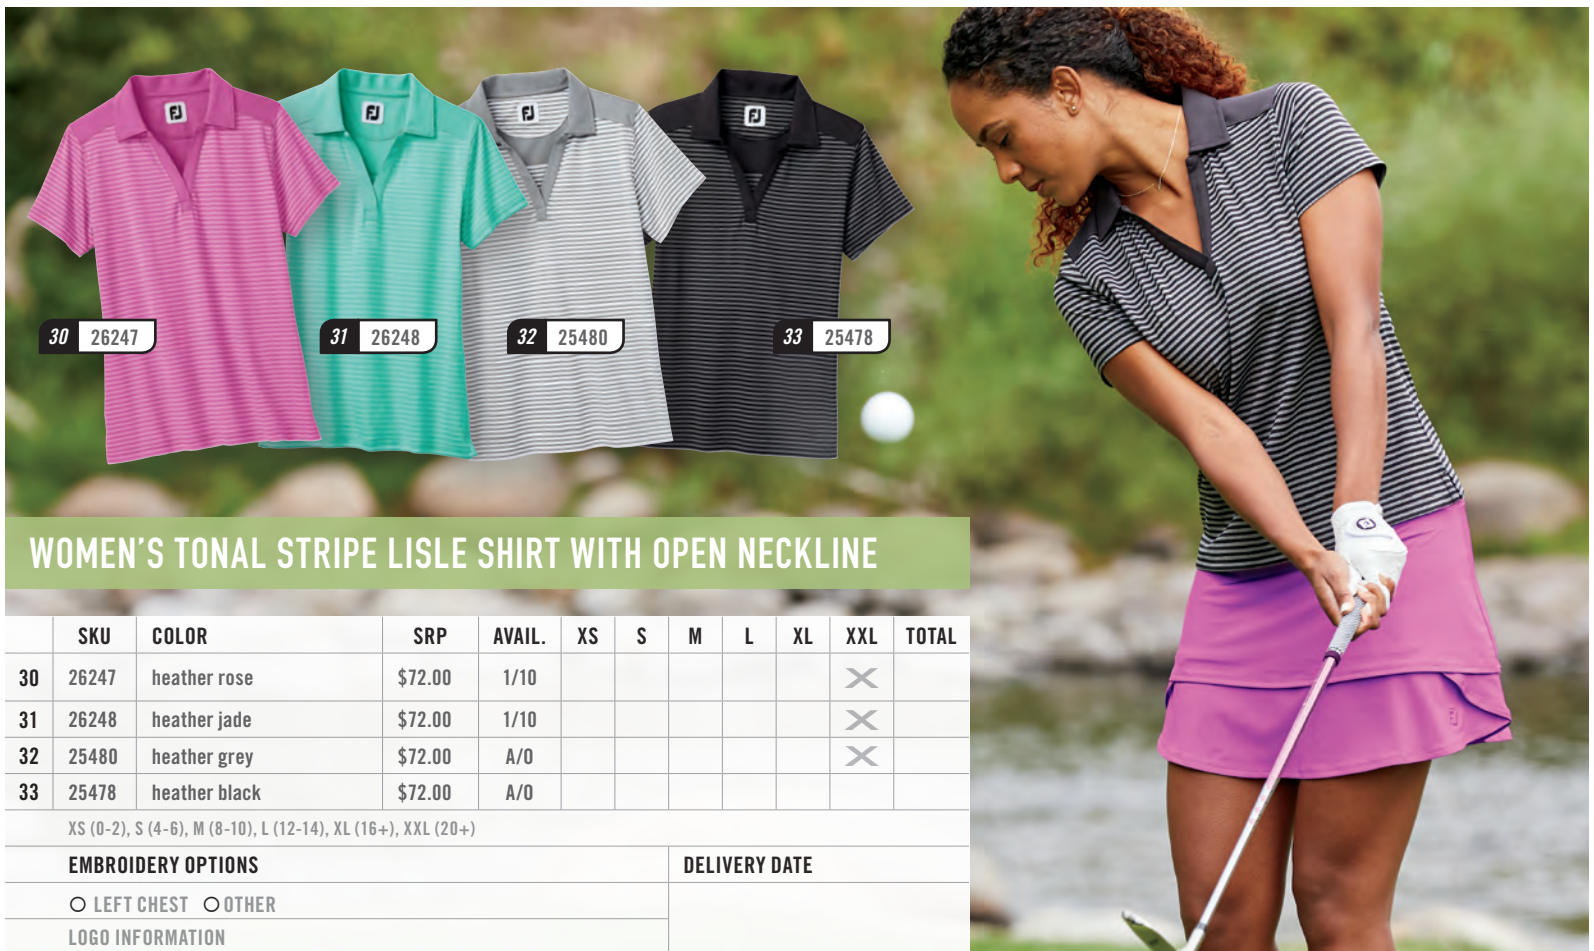

XS (0-2), S (4-6), M (8-10), L (12-14), XL (16+), XXL (20+)

EMBROIDERY OPTIONS

LEFT CHEST LEFT SLEEVE OTHER

LOGO INFORMATION

DELIVERY DATE

- Exclusive ProDry® Fabric designed to keep you dry and comfortable
- Easy Care machine washable with minimal wrinkling or shrinkage
- Moisture Wicking fabric moves moisture away from the body for added comfort and performance
- 4-Way Stretch fabrication for unrestricted range of motion
- Antimicrobial Technology helps to eliminate odor