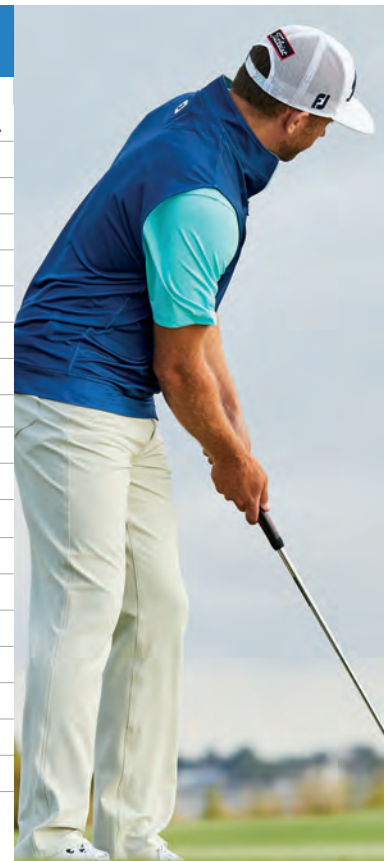

S (34-36), M (38-40), L (42-44), XL (46), XXL (48-50)

EMBROIDERY OPTIONS

☐ LEFT CHEST ☐ LEFT SLEEVE ☐ OTHER

LOGO INFORMATION

DELIVERY DATE

SANDHILLS COLLECTION PERFORMANCE SHORTS & PANTS

	SKU	STYLE	SRP	AVAIL.	30	32	33	34	35	36	38	40	42	TOTAL
1	23933	lightweight grey shorts	$75.00	A/O										
2	24201	flat front black shorts	$75.00	A/O										
3	24204	flat front white shorts	$75.00	A/O										
4	26800	lightweight striped heather grey shorts	$88.00	1/10								X	X	
5	24495	heather charcoal 30" inseam tour fit pants	$115.00	1/10										
		heather charcoal 32" inseam tour fit pants	$115.00	1/10										
		heather charcoal 34" inseam tour fit pants	$115.00	1/10										
6	24101	black 30" inseam performance pants	$85.00	A/O										
		black 32" inseam performance pants	$85.00	A/O										
		black 34" inseam performance pants	$85.00	A/O										
7	24196	white 30" inseam 5-pocket pants	$88.00	A/O								X	X	
		white 32" inseam 5-pocket pants	$88.00	A/O								X	X	
		white 34" inseam 5-pocket pants	$88.00	A/O								X	X	
8	24354	grey 30" inseam 5-pocket pants	$95.00	A/O								X	X	
		grey 32" inseam 5-pocket pants	$95.00	A/O								X	X	
		grey 34" inseam 5-pocket pants	$95.00	A/O								X	X	

WAIST SIZES SHOWN ACROSS TOP OF CHART (30, 32, 33, 34, 35, 36, 38, 40, 42) INSEAM LENGTHS AVAILABLE ON PANTS (30, 32, 34)

EMBROIDERY OPTIONS

☐ LEFT LEG ☐ RIGHT LEG ☐ OTHER

LOGO INFORMATION

DELIVERY DATE