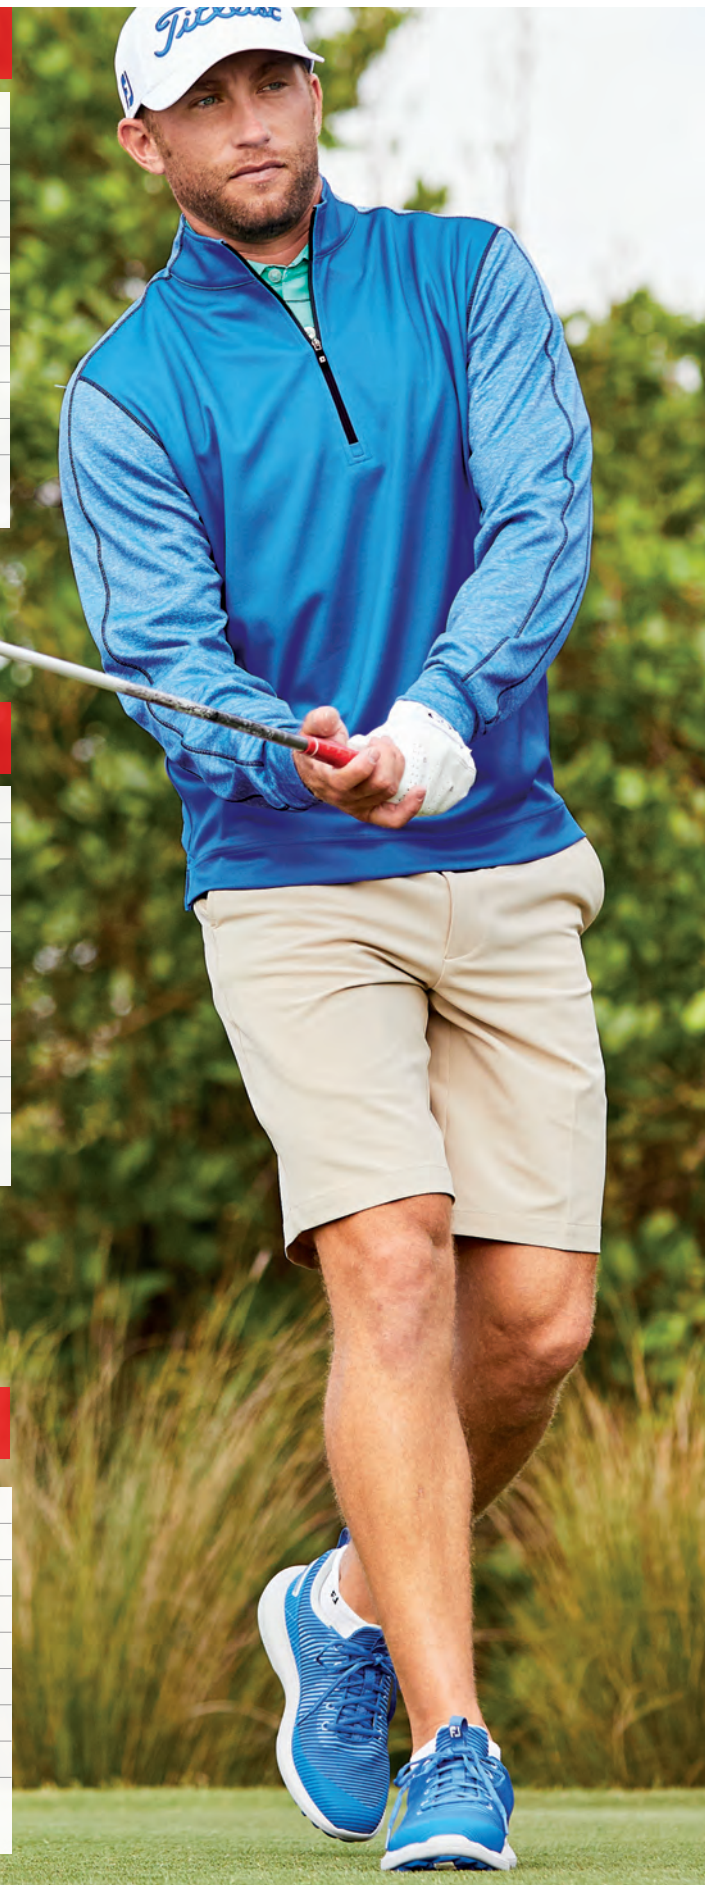

TONAL HEATHER MID LAYER

	SKU	COLOR	SRP	AVAIL.	S	M	L	XL	XXL	XXXL	TOTAL
1	25085	royal + black	$95.00	1/10						×	
2	25086	coral + white	$95.00	1/10						×	
3	25058	navy	$95.00	A/O						×	
4	25059	sky	$95.00	A/O						×	
5	25060	black	$95.00	A/O							
6	25061	grey	$95.00	A/O							
7	25062	white	$95.00	A/O						×	

S (34-36), M (38-40), L (42-44), XL (46), XXL (48-50), XXXL (52-54)

EMBROIDERY OPTIONS

☐ LEFT CHEST ☐ LEFT SLEEVE ☐ OTHER

LOGO INFORMATION

DELIVERY DATE

DROP NEEDLE HALF-ZIP PULLOVERS - GATHERED WAIST

	SKU	COLOR	SRP	AVAIL.	S	M	L	XL	XXL	TOTAL
8	25084*	heather coral	$115.00	1/10						
9	25057	heather charcoal	$115.00	A/O						
10	24693*	heather spearmint	$115.00	A/O						
11	27270	black	$115.00	A/O						
12	27271	navy	$115.00	A/O						
13	27272	heather grey	$115.00	A/O						

*FASHION COLORS S (34-36), M (38-40), L (42-44), XL (46), XXL (48-50)

EMBROIDERY OPTIONS

☐ LEFT CHEST ☐ LEFT SLEEVE ☐ OTHER

LOGO INFORMATION

DELIVERY DATE

QUARTER-ZIP HEATHER BLOCKED VEST

	SKU	COLOR	SRP	AVAIL.	S	M	L	XL	XXL	TOTAL
14	25090	deep blue	$85.00	1/10						
15	25091	slate	$85.00	1/10						
16	25092	blue fog	$85.00	1/10						
17	24792	navy	$85.00	A/O						
18	24794	black	$85.00	A/O						

S (34-36), M (38-40), L (42-44), XL (46), XXL (48-50)

EMBROIDERY OPTIONS

☐ LEFT CHEST ☐ LEFT SLEEVE ☐ OTHER

LOGO INFORMATION

DELIVERY DATE