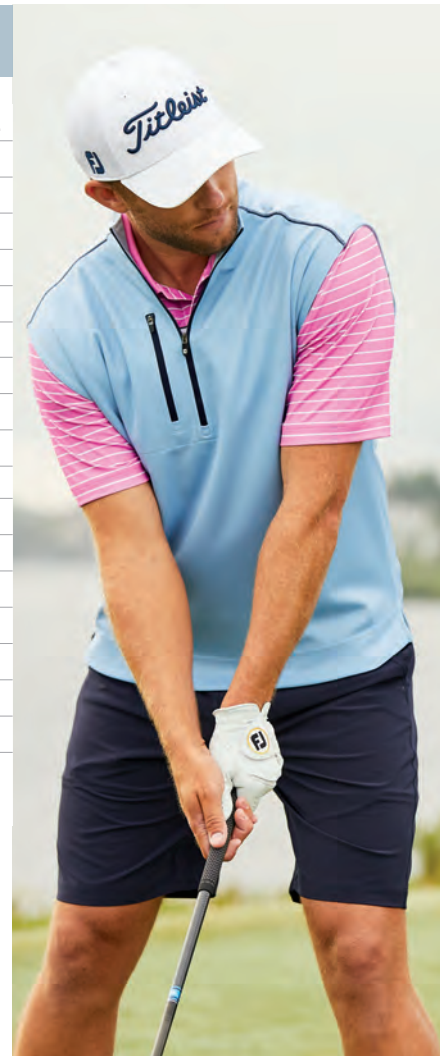

S (34-36), M (38-40), L (42-44), XL (46), XXL (48-50)

EMBROIDERY OPTIONS

☐ LEFT CHEST ☐ LEFT SLEEVE ☐ OTHER

LOGO INFORMATION

DELIVERY DATE

PALM CITY COLLECTION PERFORMANCE SHORTS & PANTS

	SKU	STYLE	SRP	AVAIL.	30	32	33	34	35	36	38	40	42	TOTAL
1	24200	flat front navy shorts	$75.00	A/O										
2	24204	flat front white shorts	$75.00	A/O										
3	23938	lightweight navy shorts	$75.00	A/O										
4	24490	khaki 30" inseam tour fit pants	$115.00	A/O										
		khaki 32" inseam tour fit pants	$115.00	A/O										
		khaki 34" inseam tour fit pants	$115.00	A/O										
5	24196	white 30" inseam 5-pocket pants	$95.00	A/O								X	X	
		white 32" inseam 5-pocket pants	$95.00	A/O								X	X	
		white 34" inseam 5-pocket pants	$95.00	A/O								X	X	
6	24100	navy 30" inseam performance pants	$85.00	A/O										
		navy 32" inseam performance pants	$85.00	A/O										
		navy 34" inseam performance pants	$85.00	A/O										
7	24478	stone 30" inseam 5-pocket pants	$95.00	A/O								X	X	
		stone 32" inseam 5-pocket pants	$95.00	A/O								X	X	
		stone 34" inseam 5-pocket pants	$95.00	A/O								X	X	

*FASHION COLORS WAIST SIZES SHOWN ACROSS TOP OF CHART (30, 32, 33, 34, 35, 36, 38, 40, 42) INSEAM LENGTHS AVAILABLE ON PANTS (30, 32, 34)

EMBROIDERY OPTIONS

☐ LEFT LEG ☐ RIGHT LEG ☐ OTHER

LOGO INFORMATION

DELIVERY DATE