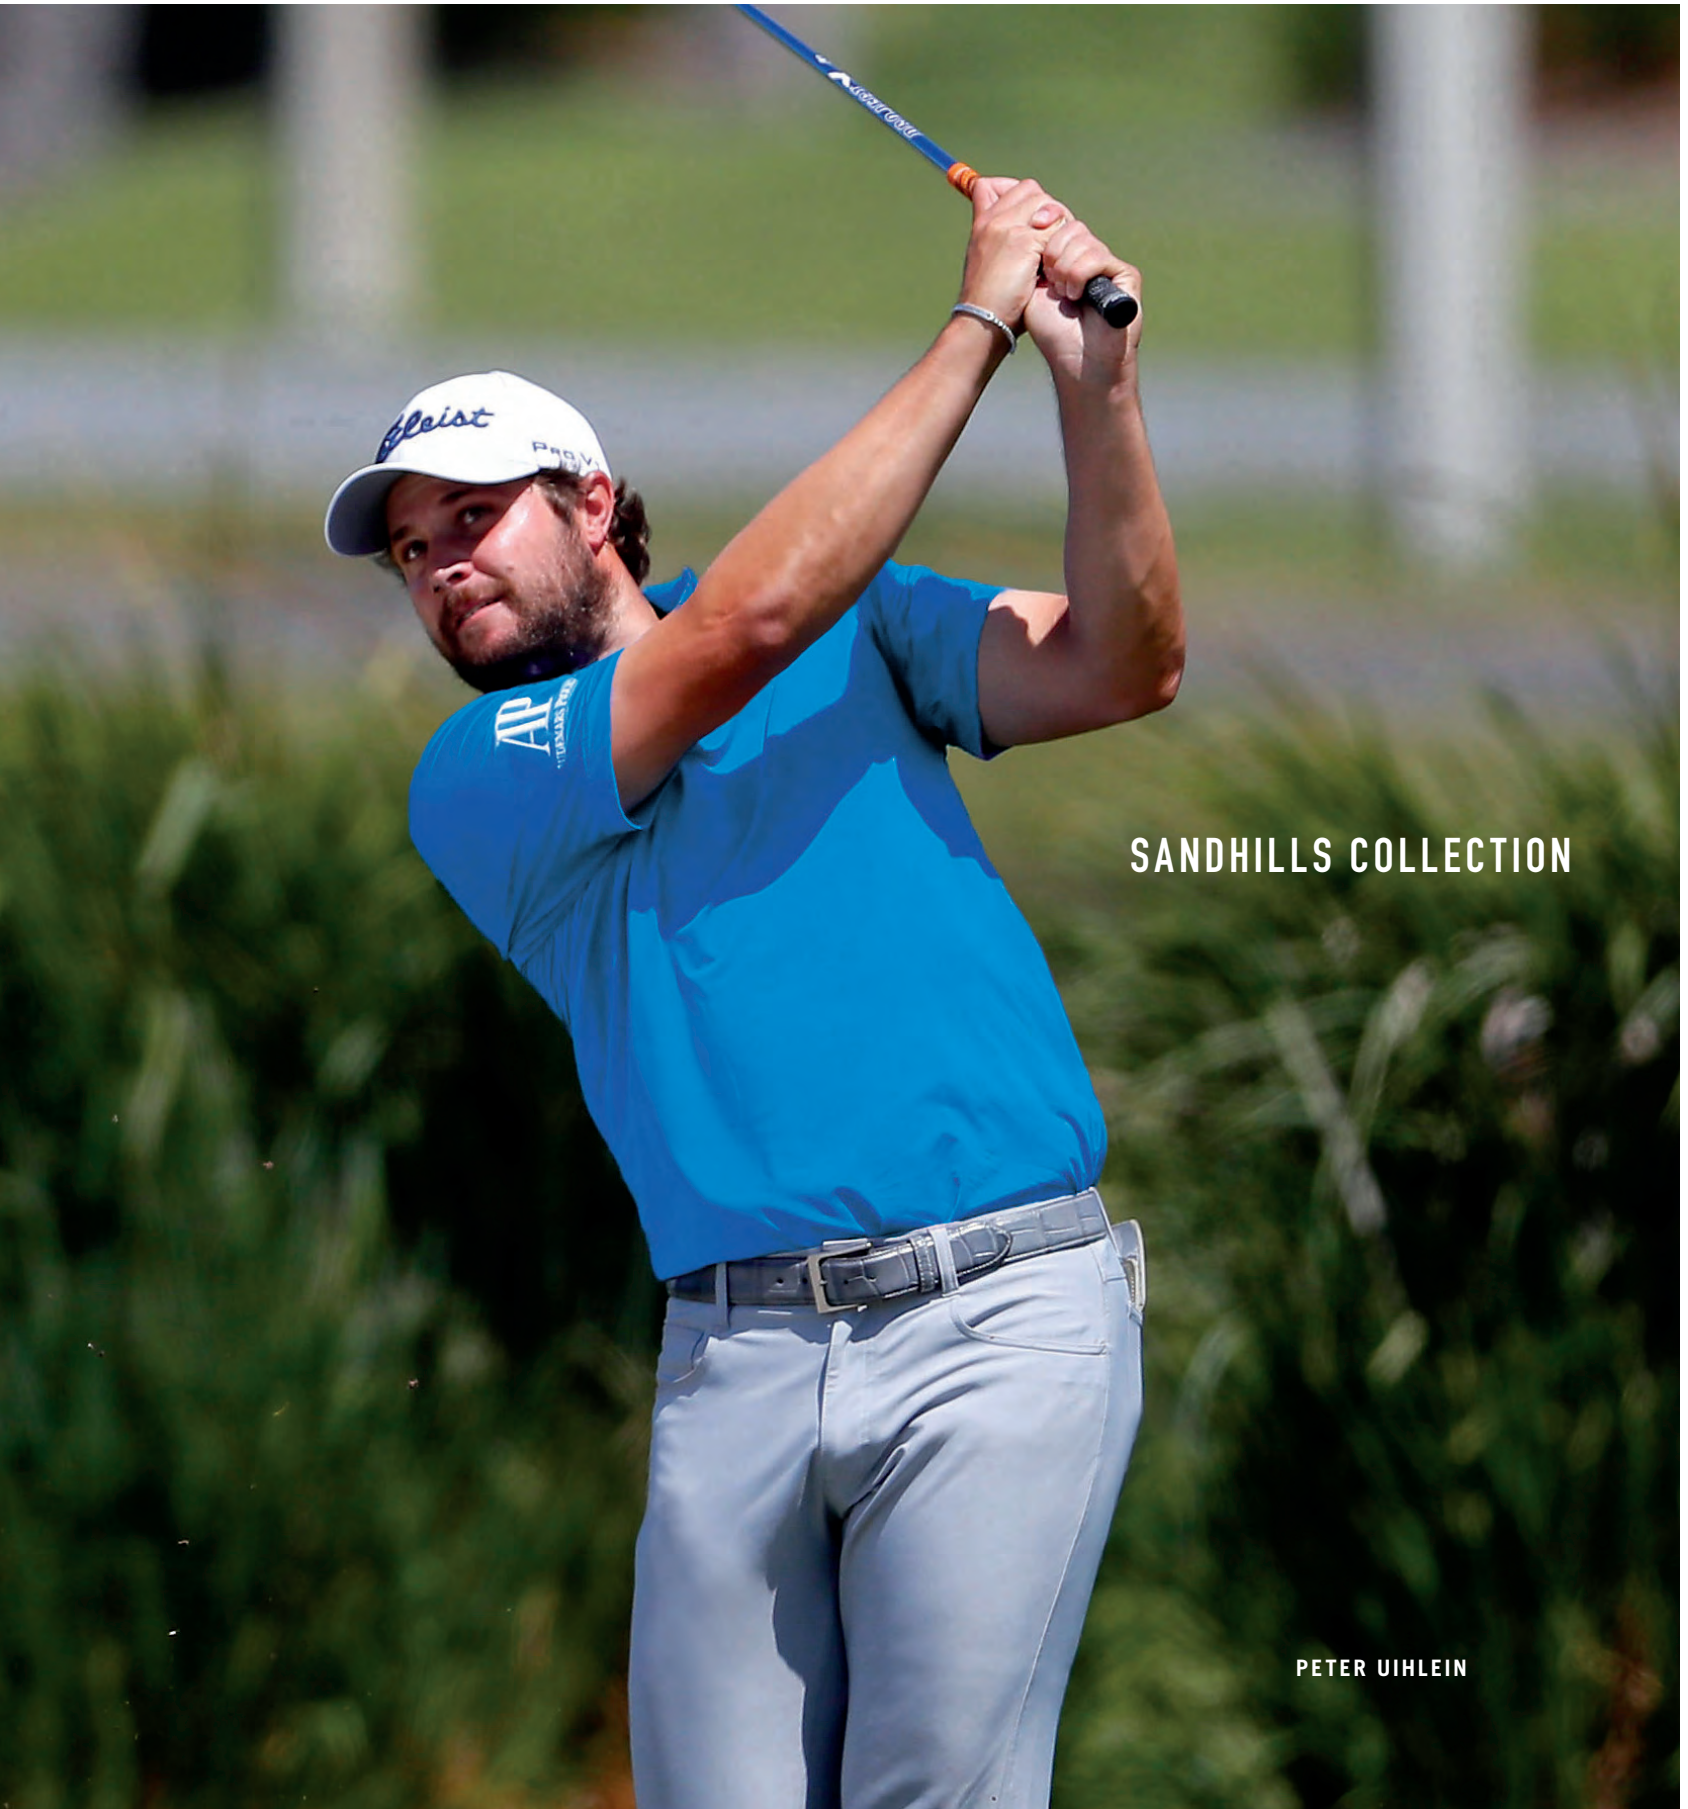

S (34-36), M (38-40), L (42-44), XL (46), XXL (48-50), XXXL (52-54)

EMBROIDERY OPTIONS

LEFT CHEST LEFT SLEEVE OTHER

LOGO INFORMATION

DELIVERY DATE

ROYAL

BLACK

SANDHILLS