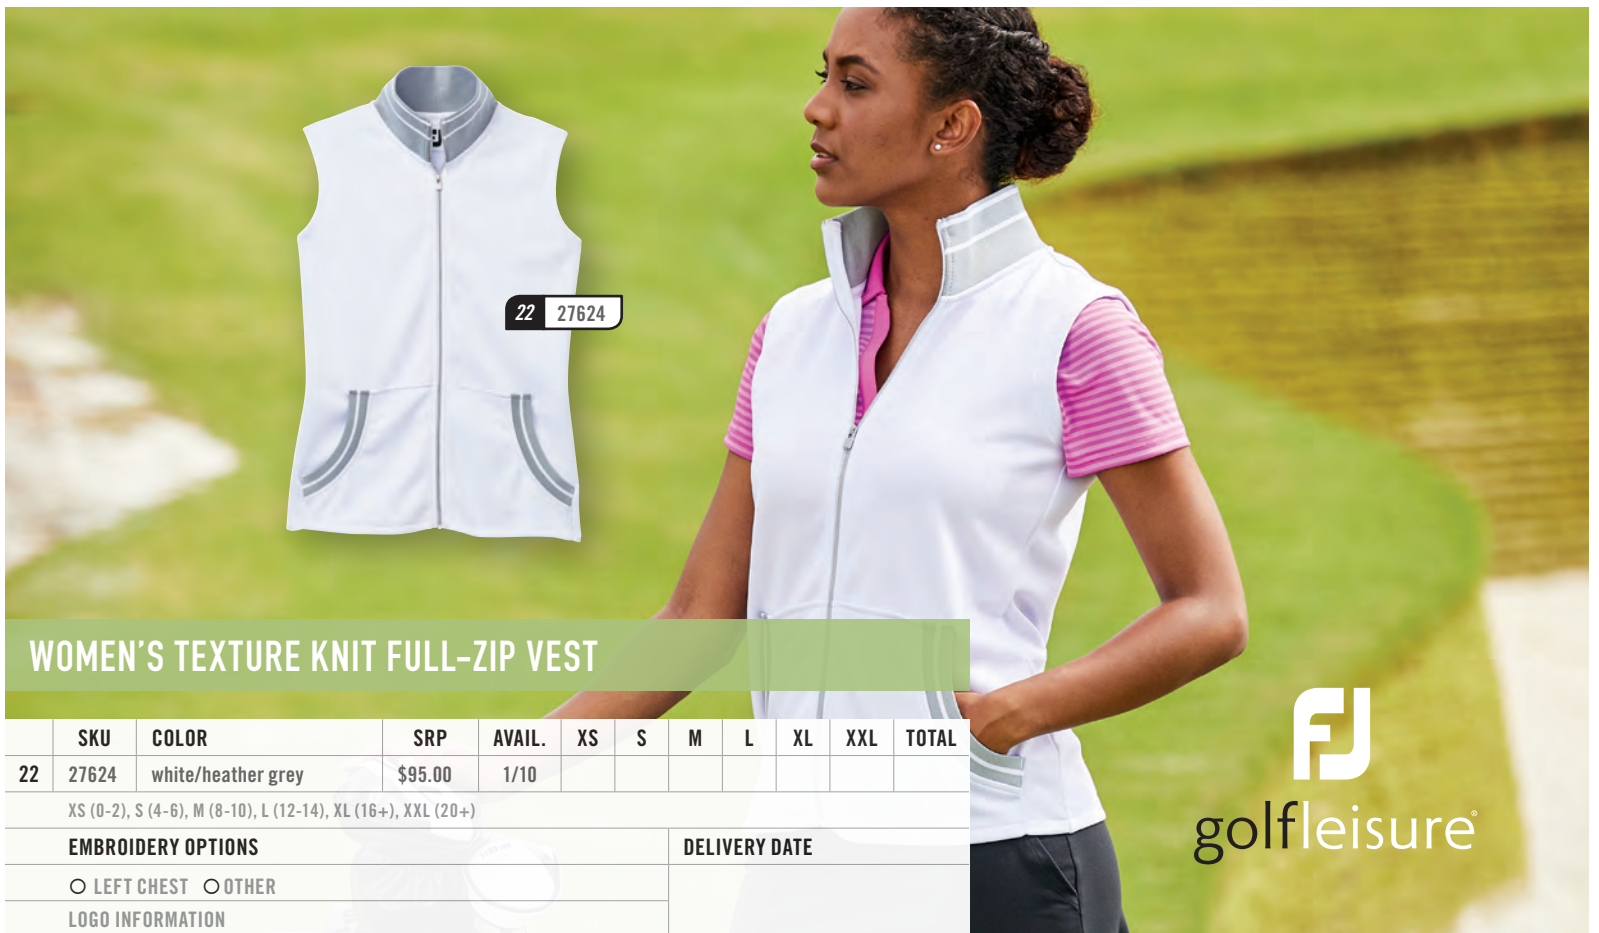

WOMEN'S TEXTURE KNIT FULL-ZIP VEST

	SKU	COLOR	SRP	AVAIL.	XS	S	M	L	XL	XXL	TOTAL
22	27624	white/heather grey	$95.00	1/10							

XS (0-2), S (4-6), M (8-10), L (12-14), XL (16+), XXL (20+)

EMBROIDERY OPTIONS

☐ LEFT CHEST ☐ OTHER

LOGO INFORMATION

DELIVERY DATE