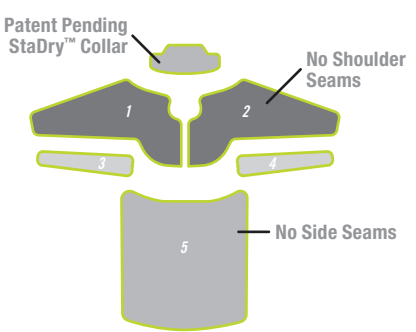

DRYJOYS.
TOURLTS

L

LIGHTWEIGHT CONSTRUCTION

Minimal 5 Panel Construction reduces bulk and improves mobility

T

TEMPERATURE REGULATION

ThermoLite® Bonded Liner hollow-core fibers entrap insulating air

S

STRETCH FABRICATION

3-Layer Bonded Fabric is engineered for maximum stretch in four directions