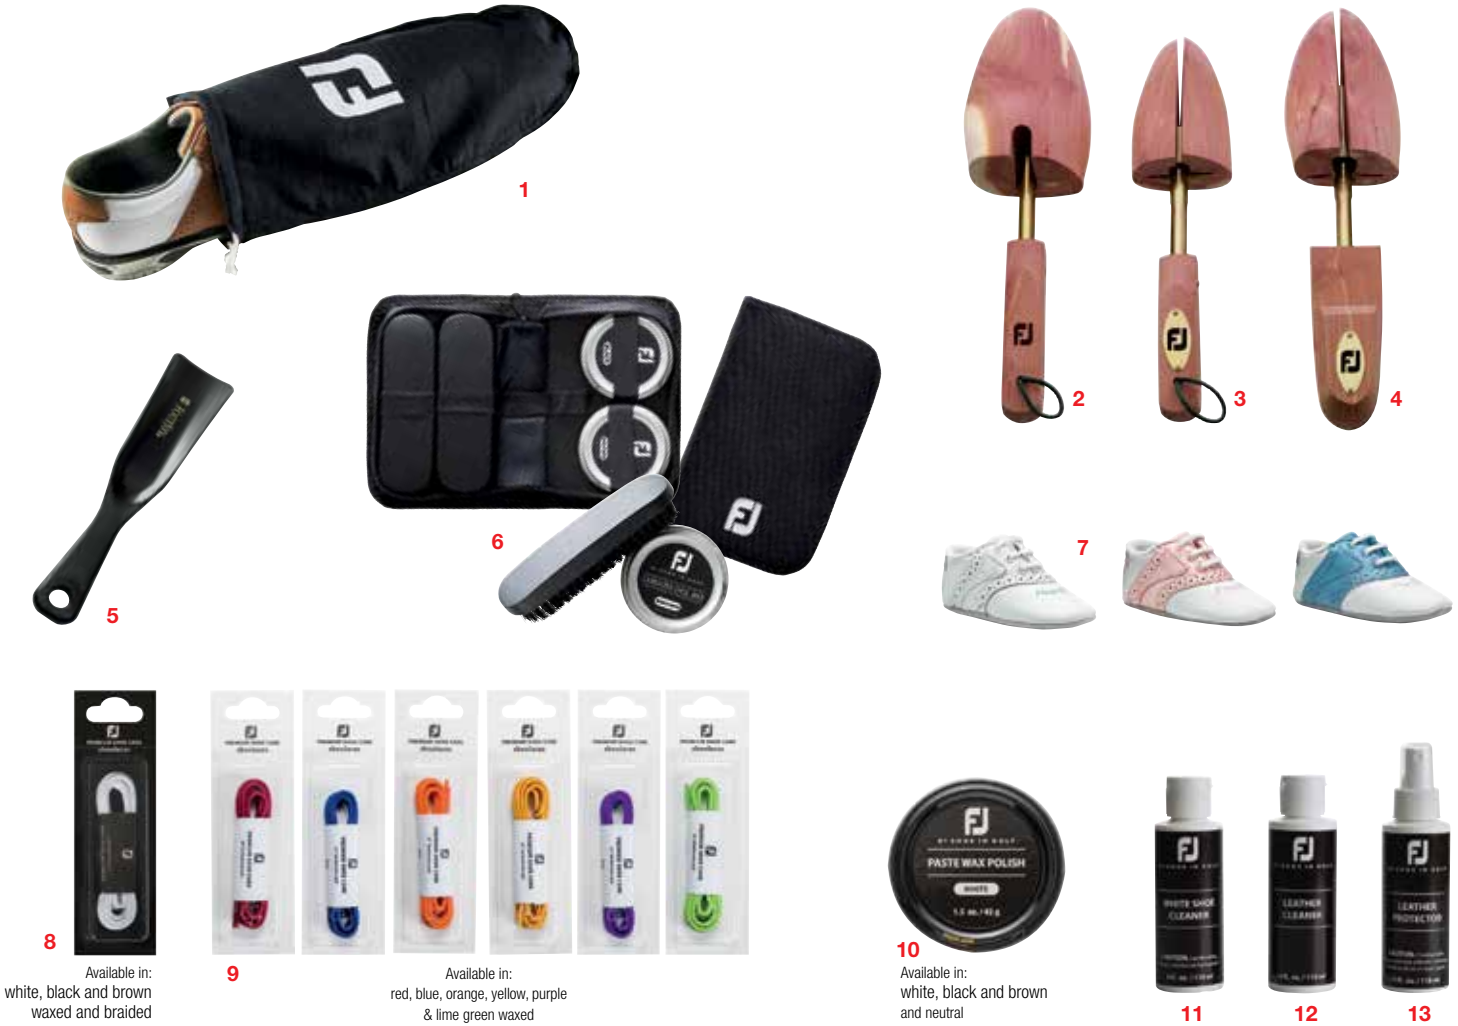

13 LEATHER PROTECTOR

33651 SRP $8.00

2 MEN'S STANDARD CEDAR SHOE TREE

33217 small
33225 medium
33233 large

3 WOMEN'S PREMIUM CEDAR SHOE TREE

33522 small
33530 medium
33548 large

4 MEN'S PREMIUM CEDAR SHOE TREE

33449 small • 33472 x-large
33456 medium • 33480 xx-large
33464 large

8 SHOE LACES

33969 white 27" waxed
32006 white 32" waxed
32144 white 30" round braided
33951 black 30" waxed
32058 black 34" waxed
33928 brown 30" waxed
32041 brown 34" waxed

• 33910 white 30" waxed
• 32034 white 34" waxed
• 32151 white 36" round braided
• 32027 black 32" waxed
• 32183 black 36" round braided
• 32010 brown 32" waxed
• 32227 brown 36" round braided

10 PASTE WAX POLISH

33274 white
33282 brown
33268 black
33298 neutral