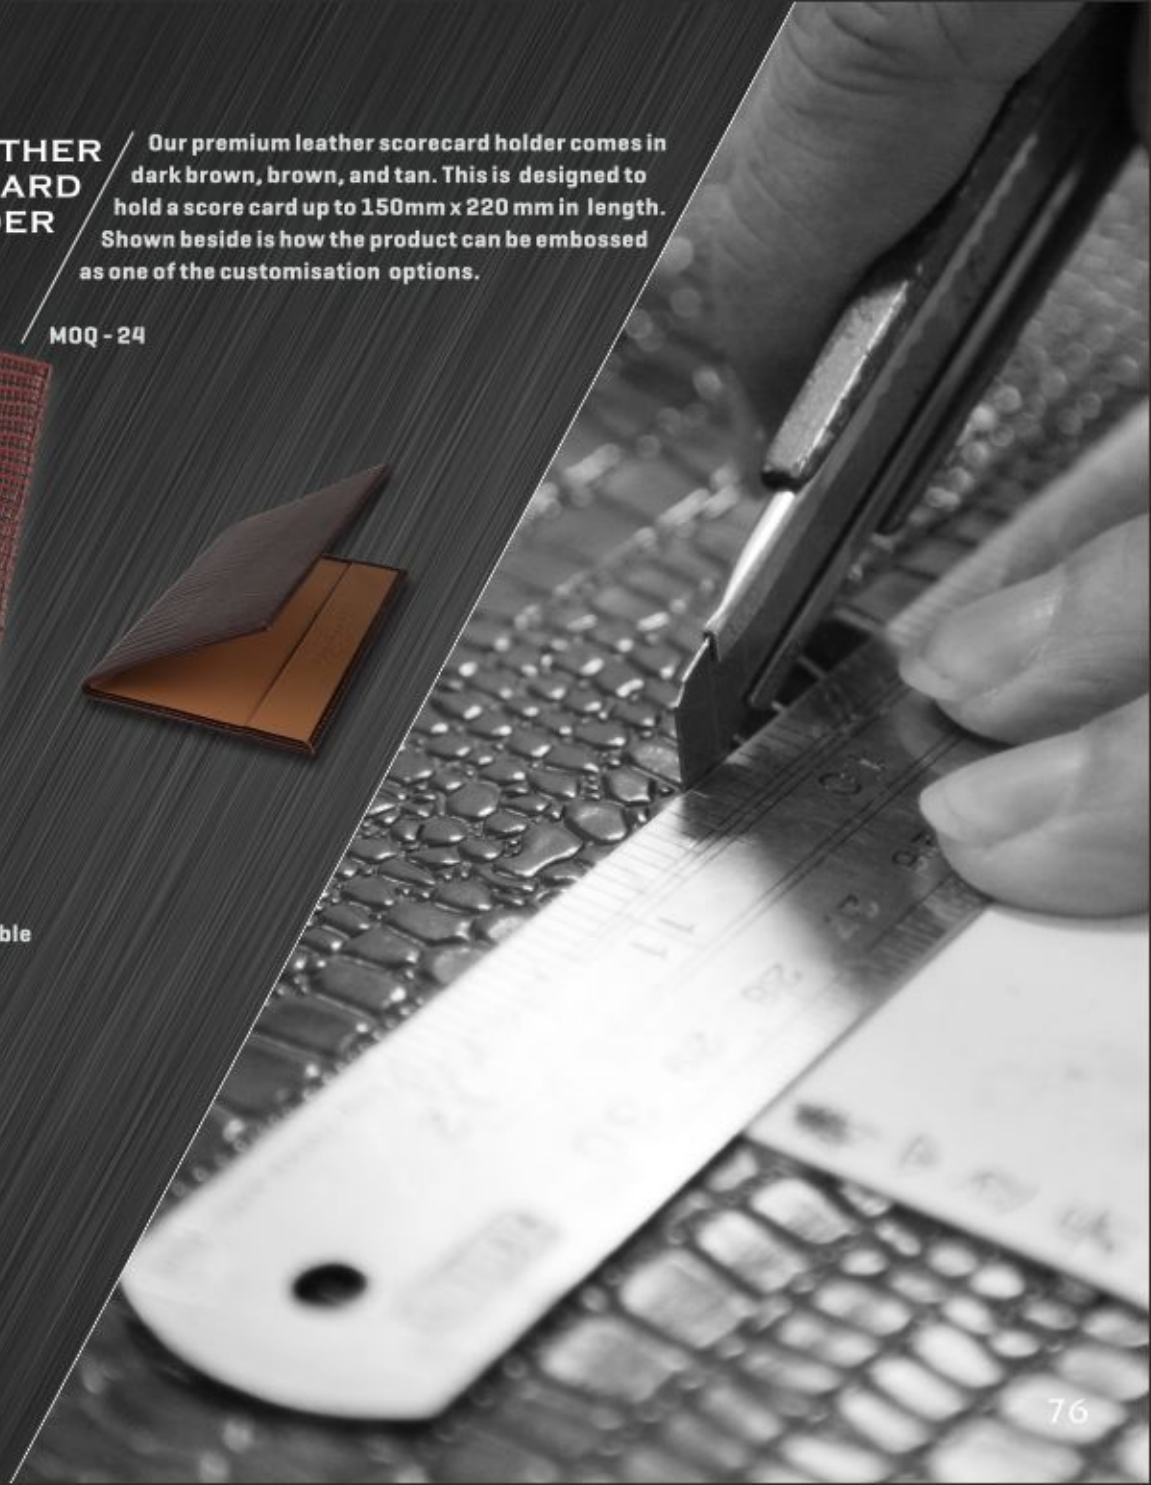

SCORECARD GIFT BOX / custom printing options available