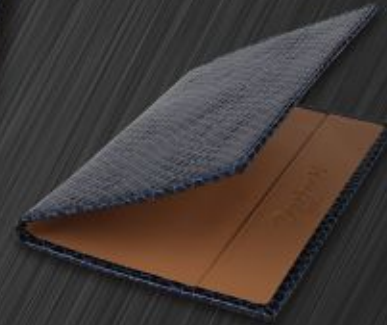

**EMBOSSED**

**LEATHER GOODS**

**MAJESTIC LEATHER SCORECARD HOLDER**

Our premium leather scorecard holder comes in red, black and navy. This is designed to hold a score card up to 150mm x 220 mm in length. Shown beside is how the product can be embossed as one of the customisation options.

MOQ - 24

RED / BLACK / NAVY

**NEW AGE SCORECARD**

BROWN / BLACK

**LEATHER SCORECARD**

BLACK / BROWN

**EXOTICS LEATHER SCORECARD HOLDER**

Our premium leather scorecard holder comes in dark brown, brown, and tan. This is designed to hold a score card up to 150mm x 220 mm in length. Shown beside is how the product can be embossed as one of the customisation options.