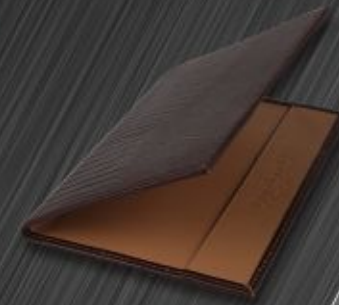

**EMBOSSED**

**LEATHER GOODS**

**MAJESTIC LEATHER SCORECARD HOLDER**

Our premium leather scorecard holder comes in red, black and navy. This is designed to hold a score card up to 150mm x 220 mm in length. Shown beside is how the product can be embossed as one of the customisation options.

MOQ - 24

RED / BLACK / NAVY

**NEW AGE SCORECARD**

BROWN / BLACK

**LEATHER SCORECARD**

BLACK / BROWN

**EXOTICS LEATHER SCORECARD HOLDER**

Our premium leather scorecard holder comes in dark brown, brown, and tan. This is designed to hold a score card up to 150mm x 220 mm in length. Shown beside is how the product can be embossed as one of the customisation options.

MOQ - 24

DARK BROWN / TAN / BROWN

**SCORECARD GIFT BOX** / custom printing options available

**PRINTED GOODS**

**HELIO UV UMBRELLA**

Helio, named after the prefix of the same name, meaning 'concerning the sun'. These UV umbrellas have specially coated upper panels to reflect the sun's harmful rays. Using T210 Formosa Nylon gives this umbrella unrivalled quality and construction. [62"]