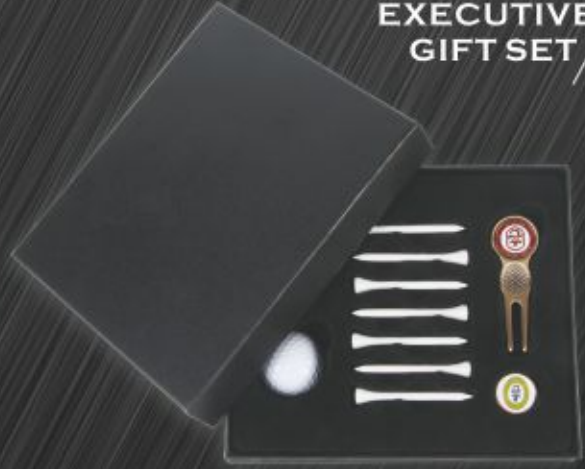

**HAT CLIP AND DUO GIFT SET** / 1 Ex Hat Clip, 1 Duo Marker, 1 Ball Marker  
Box Size:90mm\*133mm

**SCORECARD GIFT BOX** / custom printing options available  
Box Size:153mm\*208mm

**3D LEATHER BAG TAG** / A fully customised leather Bag Tag, metal, leather and PVC combined.  
Box Size:153mm\*208mm

**DIVOT TOOL AND HAT CLIP GIFT SET** / 1 Ex Div tool, 1 Ex Hat Clip, 2 Ball Markers  
Box Size:90mm\*133mm

**GIFT COLLECTION**

**PREMIUM GIFT SET** / 3 Golf Ball, 7 Golf Tee,  
1 Ex Div tool, 2 Ball Markers,  
1 Aqua-Lock Towel.  
Box Size:275mm\*200mm

**EXECUTIVE GIFT SET** / 3 Golf Ball, 7 Golf Tee,  
1 Ex Div tool, 2 Ball Markers  
Box Size:208mm\*174mm

**EXECUTIVE GIFT SET** / 1 Marking Pen,  
1 Ball Marker  
Box Size:208mm\*174mm

**CORPORATE GIFT BOX** / The corporate box is a smaller version of the souvenir wooden gift box and is also available with a moulded EVA foam insert to hold many of the PRG products. With the option to logo in silver or gold on the top of the box or create an outer sleeve.Box Size:134mm\*112mm