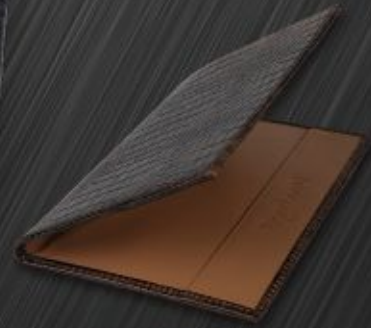

**EMBOSSED**

**LEATHER GOODS**

**MAJESTIC LEATHER SCORECARD HOLDER**

Our premium leather scorecard holder comes in red, black and navy. This is designed to hold a score card up to 150mm x 220 mm in length. Shown beside is how the product can be embossed as one of the customisation options.

MOQ - 24

RED / BLACK / NAVY

**NEW AGE SCORECARD**

BROWN / BLACK

**LEATHER SCORECARD**

BLACK / BROWN

**EXOTICS LEATHER SCORECARD HOLDER**

Our premium leather scorecard holder comes in dark brown, brown, and tan. This is designed to hold a score card up to 150mm x 220 mm in length. Shown beside is how the product can be embossed as one of the customisation options.

MOQ - 24

DARK BROWN / TAN / BROWN

**SCORECARD GIFT BOX** / custom printing options available

**PRINTED GOODS**

**HELIO UV UMBRELLA**

Helio, named after the prefix of the same name, meaning 'concerning the sun'. These UV umbrellas have specially coated upper panels to reflect the sun's harmful rays. Using T210 Formosa Nylon gives this umbrella unrivalled quality and construction. [62"]